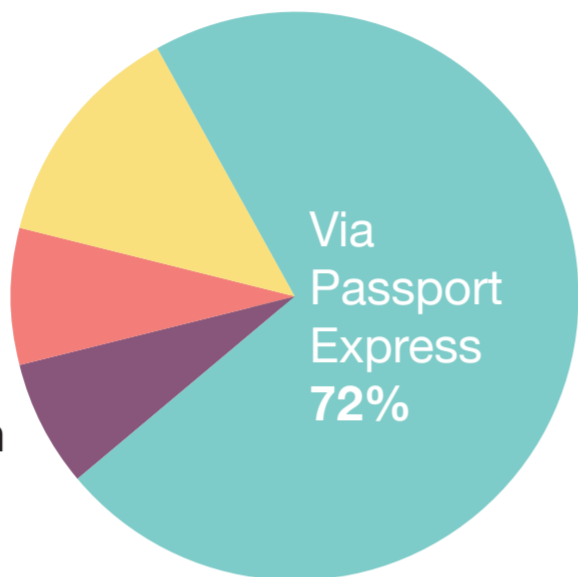

In 2015, Our Passport Service...

An Roinn Gnóthaí Eachtracha agus Trádála
Department of Foreign Affairs and Trade

RECEIVED APPLICATIONS ...

From Overseas **13%**

Via Northern Ireland
Passport Express **8%**

At Passport Offices in
Dublin/Cork **7%**

Issued **672,769** passports

a **6%** increase on 2014

80,000

The most popular months to apply for a passport are April, May and June.

In 2015, **13,358** people applied for the new Irish Passport Card which was launched in October by the Minister for Foreign Affairs and Trade.

The Passport Card can be used by Irish citizens for travel to **31** European countries.

130,628 first time applicants

Emily and **Daniel** were the most popular names on passport applications for infants in Ireland.